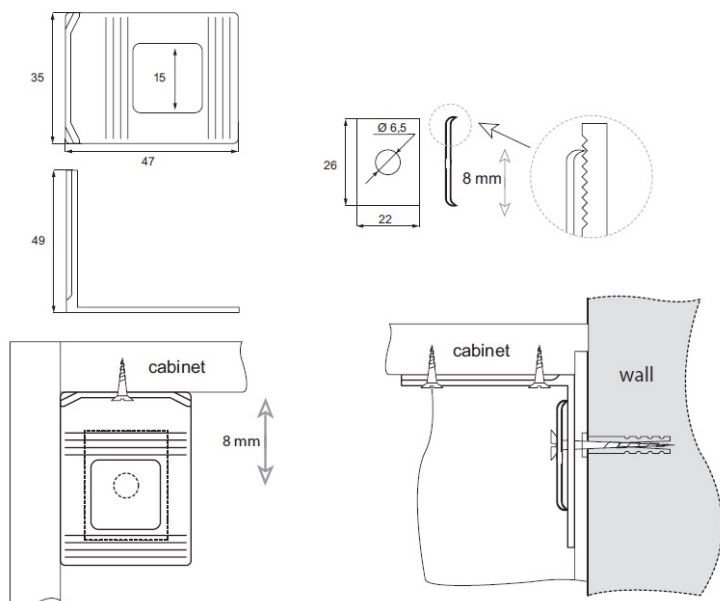

PRODUCT SHEET

Description:

Cabinet Suspension "Slov", 3 Pcs, Beech RAL 1011 Cap

Item number:

22.08.008-0

Units	Box	Carton	HS Code	Barcode
Set	1	400	8302420090	
				5704866081955

SISO A/S

Mileparken 11
DK-2740 Skovlunde
Denmark
VAT: DK 24786013